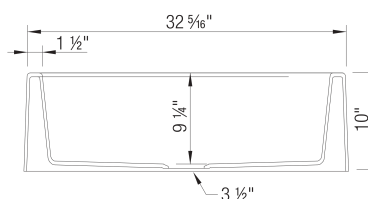

Optional Accessories

CapFlow Strainer Cover	517666
Beech Cutting Board	235010
Sink Grid	235011
Floating Sink Grid	233530

Warranty

BLANCO offers a limited lifetime warranty on all sinks and faucets, as well as a one-year warranty on all custom accessories.

Code/Standards Compliance

BLANCO sinks and faucets are third-party tested and certified to standards and listed by applicable certification bodies. For more information on individual product listings, contact our office or listing organization.

View our how-to videos to learn more about installing and caring for BLANCO products:
<https://www.blanco.com/us-en/service/how-to-videos/how-to-videos-for-sinks/>