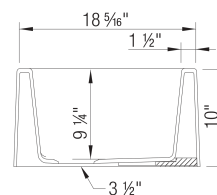

Optional Accessories

CapFlow Strainer Cover	517666
Beech Cutting Board	235010
Sink Grid	235011
Floating Sink Grid	233530

Warranty

BLANCO offers a limited lifetime warranty on all sinks and faucets, as well as a one-year warranty on all custom accessories.

Code/Standards Compliance

BLANCO sinks and faucets are third-party tested and certified to standards and listed by applicable certification bodies. For more information on individual product listings, contact our office or listing organization.

View our how-to videos to learn more about installing and caring for BLANCO products:
<https://www.blanco.com/us-en/service/how-to-videos/how-to-videos-for-sinks/>