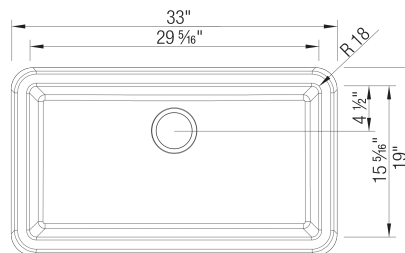

IKON 33 SILGRANIT

Design and Planning Tips

- Min cabinet size: 36 in
- Bowl depth: 9-1/4" in (235.0 mm)

What is included:
Installation instructions
Cabinet template
Limited Lifetime Warranty

Apron front installation only

Minimum cabinet size: 36"

Cut-out Dimensions: custom installation. Use sink as template

Sink Bowl Dimensions:

Sink Bowl Length (left-to-right): 29.31"

Sink Bowl Width (front-to-back): 15.31"

Sink Bowl Depth: 9.25"

Apron Front Depth: 10"

Drain hole compatible with 3.5" strainers or waste flanges

To protect from damage, this model must be shipped on a pallet. (Cannot be shipped UPS)

Codes/Standards: CSA B45.8-18/IAPMO Z403-2018